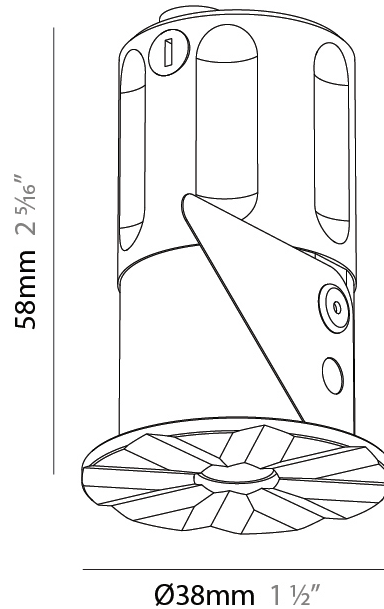

GENERAL

Series: Studio Collection
Subseries: Studio Collection 2
Partner: Prolicht
Division: Architectural
Installation: Recessed
Product Type: Downlight
Mounting Location: Ceiling
Light Distribution: Direct

PHYSICAL

Aperture Sizes - Downlights: 1"
Shape: Round
Diameter (mm): 35
Diameter (in): 1 3/8
Height (mm): 76
Height (in): 3
Ceiling Thickness (mm): 1 - 30
Ceiling Thickness (in): 1/16 - 1 3/16
Min. Recessing Depth (mm): 70
Min. Recessing Depth (in): 2 3/4
Weight (kg): 0.057
Fixture Finish: [ALU / PBR](#)
Fixture Material: Extruded Aluminum
Cut-out Measurements: 32mm/1 1/4" Diameter

ELECTRICAL

Lamp Type: LED (Zhaga Standard)
Input Wattage (W): 5
Total Output Wattage (W): 4.5
Dimming: Tri-Mode (Non-Dimming and Phase Dimming (120Vac only) and 0-10V Dimming)
Driver Included: No
Driver Location: Remote
Driver Type: Constant Current - Universal
Driver Class: Class 2
Input Voltage (V): 120 - 277
Constant Current (MA): 350

LED

Color Temperature (*K): [2700 / 3000 / 3500 / 4000](#)
Max. Delivered Lumen (lm): 242 / 256 / 270 / 277
Nominal Lumen (lm): 382 / 405 / 427 / 438
CRI: >90 CRI
Lamp Life (hrs): 50000

OPTICAL

Beam Angle: [34 / 52](#)

RATINGS AND CERTIFICATIONS

Certified By: CSA Certified to UL and CSA Standards
IP rating: IP40