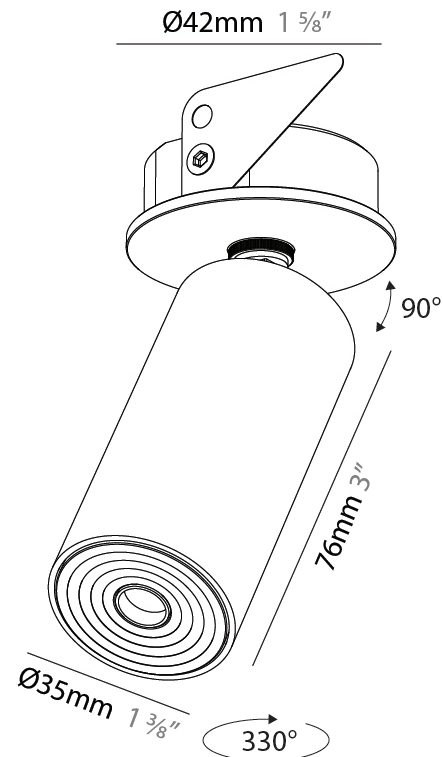

GENERAL

Series: Studio Collection
Subseries: Studio Collection 1
Partner: Prolicht
Division: Architectural
Installation: Recessed
Product Type: Spots
Mounting Location: Ceiling
Light Distribution: Direct

PHYSICAL

Aperture Sizes - Downlights: 1"
Shape: Cylinder
Diameter (mm): 35
Diameter (in): 1 3/8"
Height (mm): 76
Height (in): 3
Min. Recessing Depth (mm): 40
Min. Recessing Depth (in): 1 5/8"
Weight (kg): 0.157
Fixture Finish: SSR / BKV / CWI / CRY / HAB / UFT / ITA / RUA / FTG / MYG / LOD / PUS / FRO / FUP / KIA / POP / BLS / SPG / MEY / GOH / CHC / COM / ABZ / JAG / OBR / MOS / ROR
Accent Finish: ALU / PBR
Fixture Material: Extruded Aluminum
Cut-out Measurements: 45mm/1 3/4" Diameter

ELECTRICAL

Lamp Type: LED (Zhaga Standard)
Input Wattage (W): 6
Total Output Wattage (W): 5.4
Dimming: Tri-Mode (Non-Dimming and Phase Dimming (120Vac only) and 0-10V Dimming)
Driver Included: No
Driver Location: Remote
Driver Type: Constant Current - Universal
Driver Class: Class 2
Input Voltage (V): 120 - 277
Constant Current (MA): 500

LED

Color Temperature (*K): 2700 / 3000 / 3500 / 4000
Max. Delivered Lumen (lm): 235 / 252 / 316 / 270
Nominal Lumen (lm): 372 / 399 / 500 / 427
CRI: >90 CRI
Lamp Life (hrs): 50000

OPTICAL

Beam Angle: 34 / 52
Adjustability: Rotational 330°; Tilt 90°

RATINGS AND CERTIFICATIONS

Certified By: CSA Certified to UL and CSA Standards
IP rating: IP40