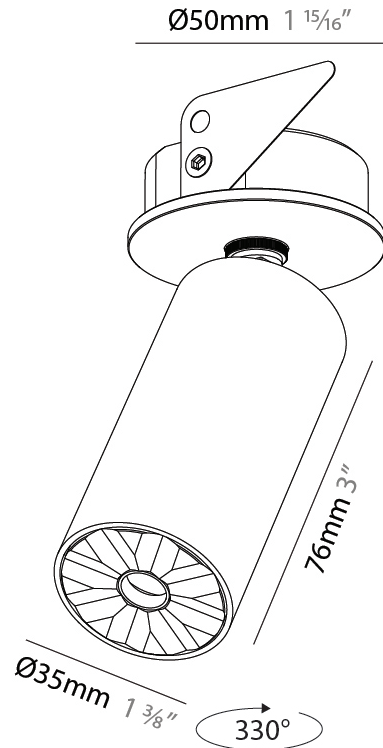

GENERAL

Series: Studio Collection
Subseries: Studio Collection 2
Partner: Prolicht
Division: Architectural
Installation: Recessed
Product Type: Spots
Mounting Location: Ceiling
Light Distribution: Direct

PHYSICAL

Aperture Sizes - Downlights: 1"
Shape: Cylinder
Diameter (mm): 35
Diameter (in): 1 ³/₈
Height (mm): 76
Height (in): 3
Min. Recessing Depth (mm): 40
Min. Recessing Depth (in): 1 ⁹/₁₆
Weight (kg): 0.157
Fixture Finish: ALU / PBR
Fixture Material: Extruded Aluminum
Cut-out Measurements: 45mm/1 3/4" Diameter

ELECTRICAL

Lamp Type: LED (Zhaga Standard)
Input Wattage (W): 6
Total Output Wattage (W): 5.4
Dimming: Tri-Mode (Non-Dimming and Phase Dimming (120Vac only) and 0-10V Dimming)
Driver Included: No
Driver Location: Remote
Driver Type: Constant Current - Universal
Driver Class: Class 2
Housing: ENCP3
Input Voltage (V): 120 - 277
Constant Current (MA): 500

LED

Color Temperature (°K): 2700 / 3000 / 3500 / 4000
Max. Delivered Lumen (lm): 235 / 252 / 316 / 270
Nominal Lumen (lm): 372 / 399 / 500 / 427
CRI: >90 CRI
Lamp Life (hrs): 50000

OPTICAL

Beam Angle: 34 / 52
Adjustability: Rotational 330°; Tilt 90°

RATINGS AND CERTIFICATIONS

Certified By: CSA Certified to UL and CSA Standards
IP rating: IP40