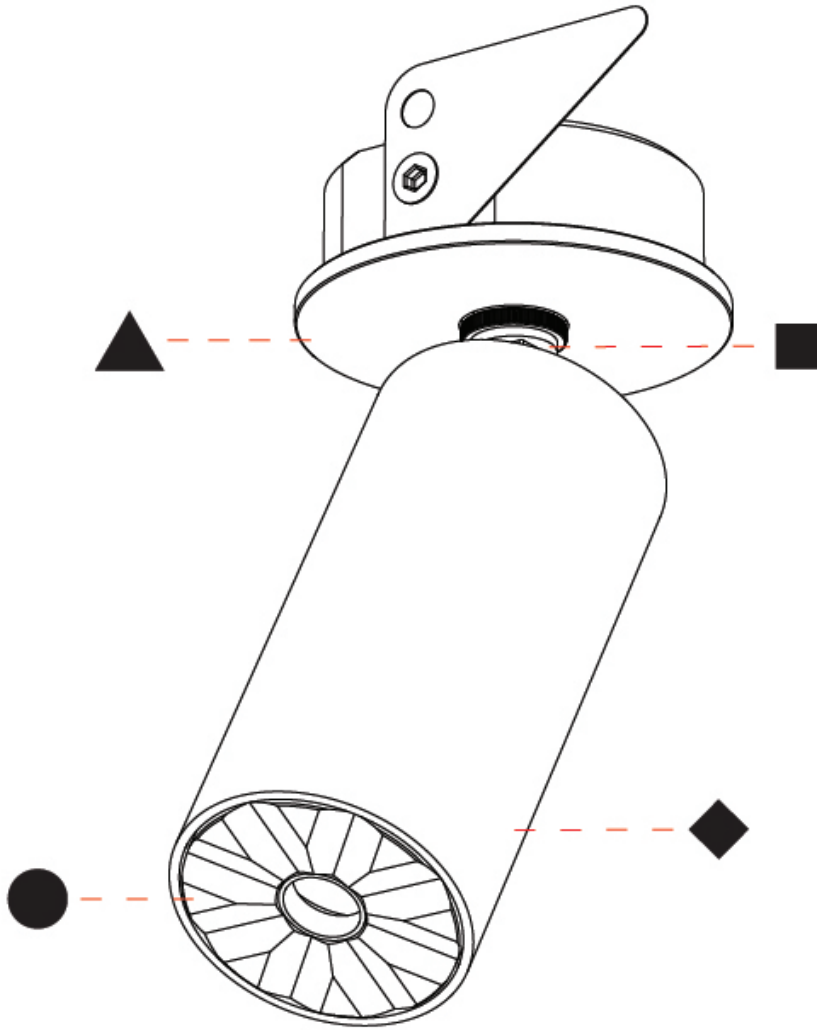

STUDIO COLLECTION 2 RECESSED

A350131-

PROJECT	_____
TYPE	_____
SPECIFIER	_____
QUANTITY	_____
DATE	_____

A